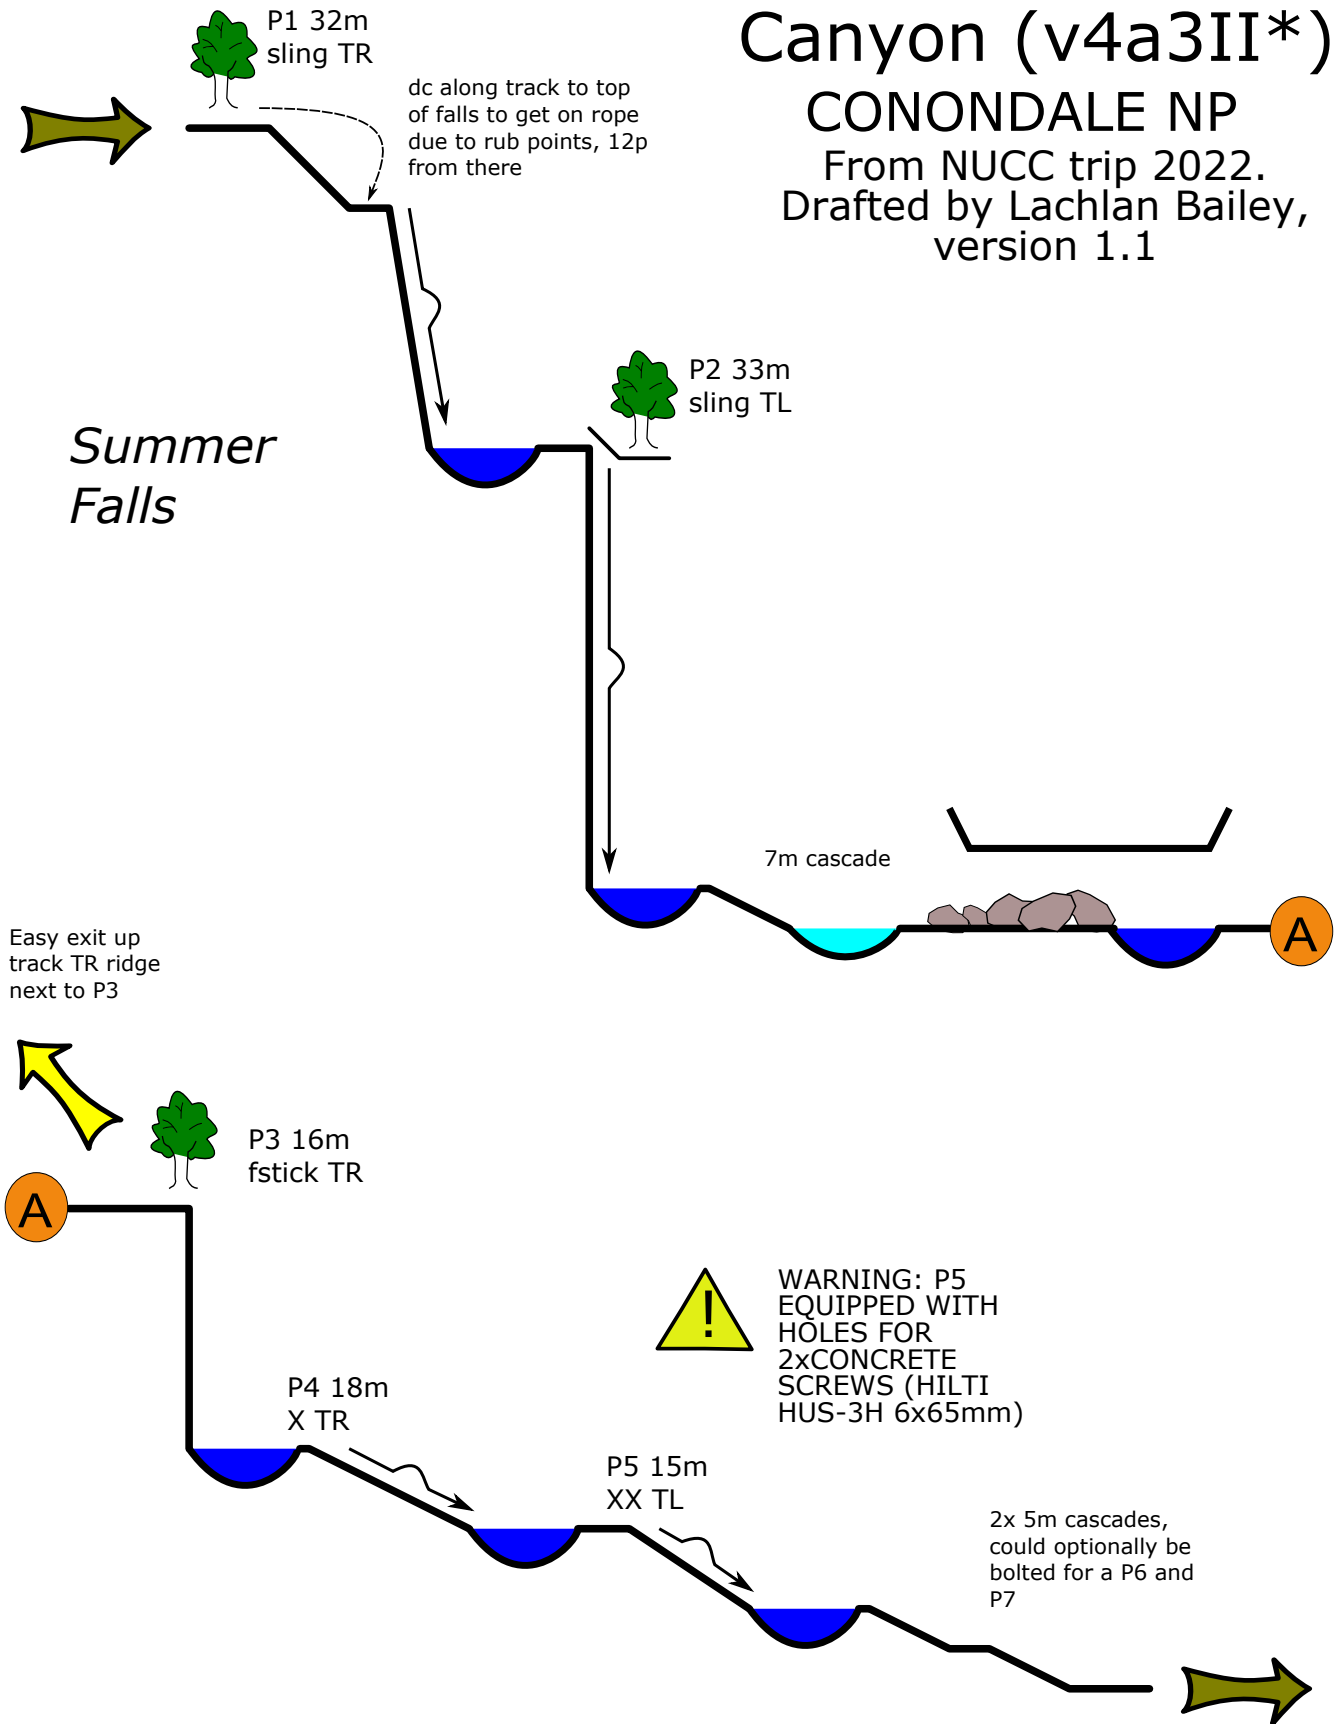

# Summer Creek Canyon (v4a3II\*)

CONONDALE NP

From NUCC trip 2022.  
Drafted by Lachlan Bailey,  
version 1.1

Pitch heights are derived from the rope lengths used, estimated in canyon

NOT TO SCALE!